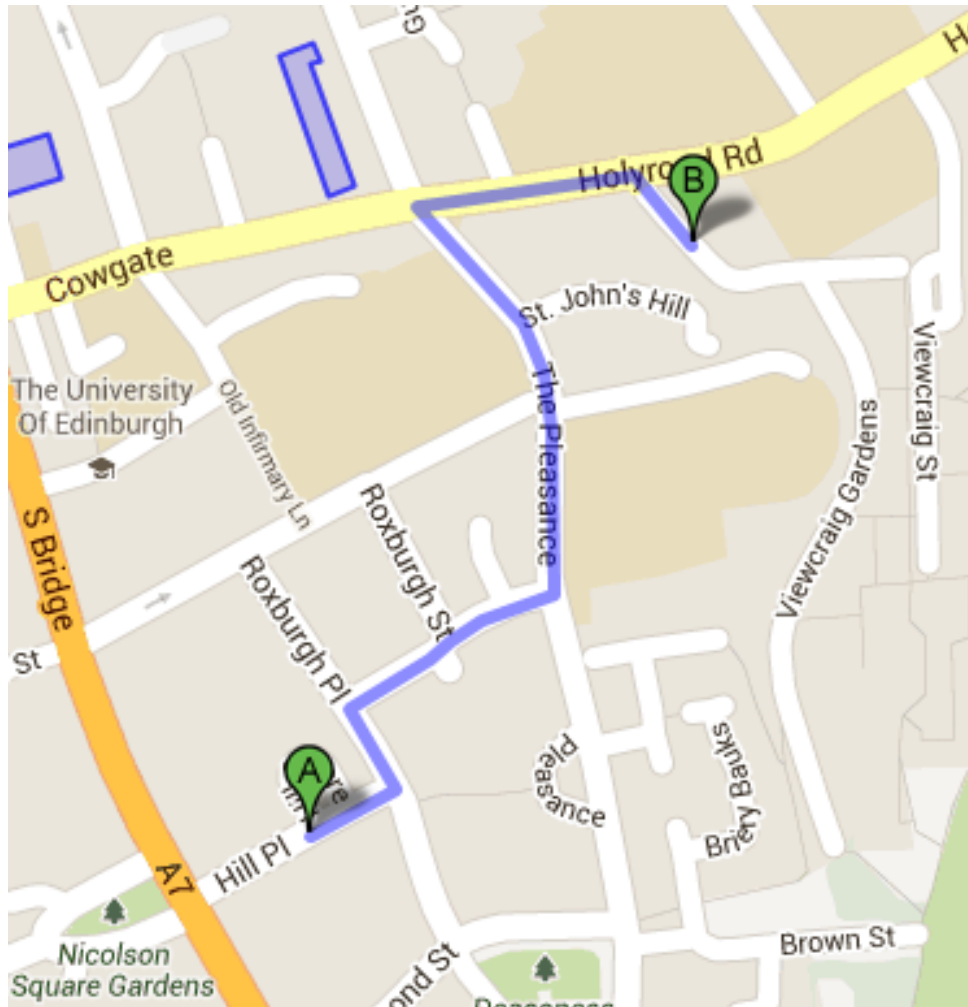

NCP Car Park – Holyrood Road

Max Height: 2.15 Metres

2 Viewcraig Gardens, Edinburgh, EH8 9UL

- Start out at 10 Hill Place
- Turn left onto Richmond Place
- Turn right onto West Adam Street
- Bear right onto East Adam Street
 - Turn left onto Pleasance
- Turn right onto Holyrood Road & it will be the 1st right

Tariff

Rate

Discounted rate

1 Hour£4.95

1-2 Hours£9.90

2-3 Hours£14.85

3-4 Hours£19.80

12-24 Hours £25.95 £18.00

Please download 'NCP Park Pass' App before entering the car park to obtain discount.

APP COMPATIBLE WITH UK DEVICES ONLY

Saver ID – TEN3EDH01

Rates correct as of summer 2021, NCP reserve the right to change prices without prior notice. Ten Hill Place Hotel accepts no liability for any cars parked in the NCP.